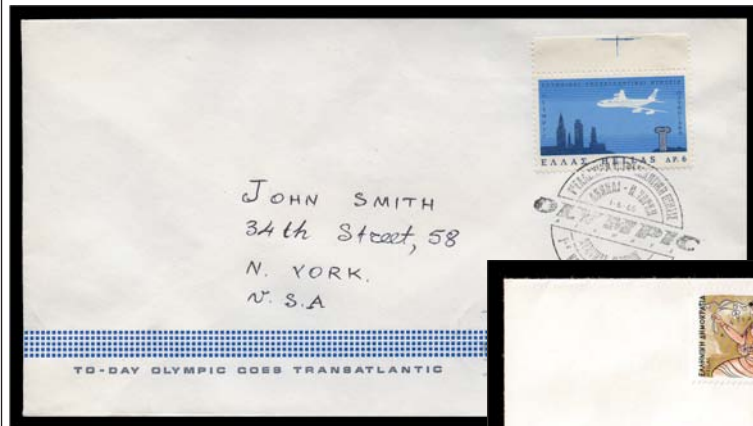

Ex 2079

Ex 2080

Ex 2082

Ex 2083

Ex 2084

2081

Ex 2085

2088

Ex 2087

2086

2089

2090

Ex 2091 (left vertical strip): Five 150 drachma stamps featuring turtles and the text "ΕΛΛΗΝΙΚΗ ΔΗΜΟΚΡΑΤΙΑ".

Ex 2092 (top center): An envelope with the title "ΑΙΣΩΠΟΥ ΜΥΘΟΙ" (Aesop's Fables), a fox illustration, and the text "ΠΡΩΤΗ ΗΜΕΡΑ ΚΥΚΛΟΦΟΡΙΑΣ ΑΘΗΝΑ 5-3-1987". It features several 150 drachma stamps and two circular postmarks from Athens dated 5. III 87-10.